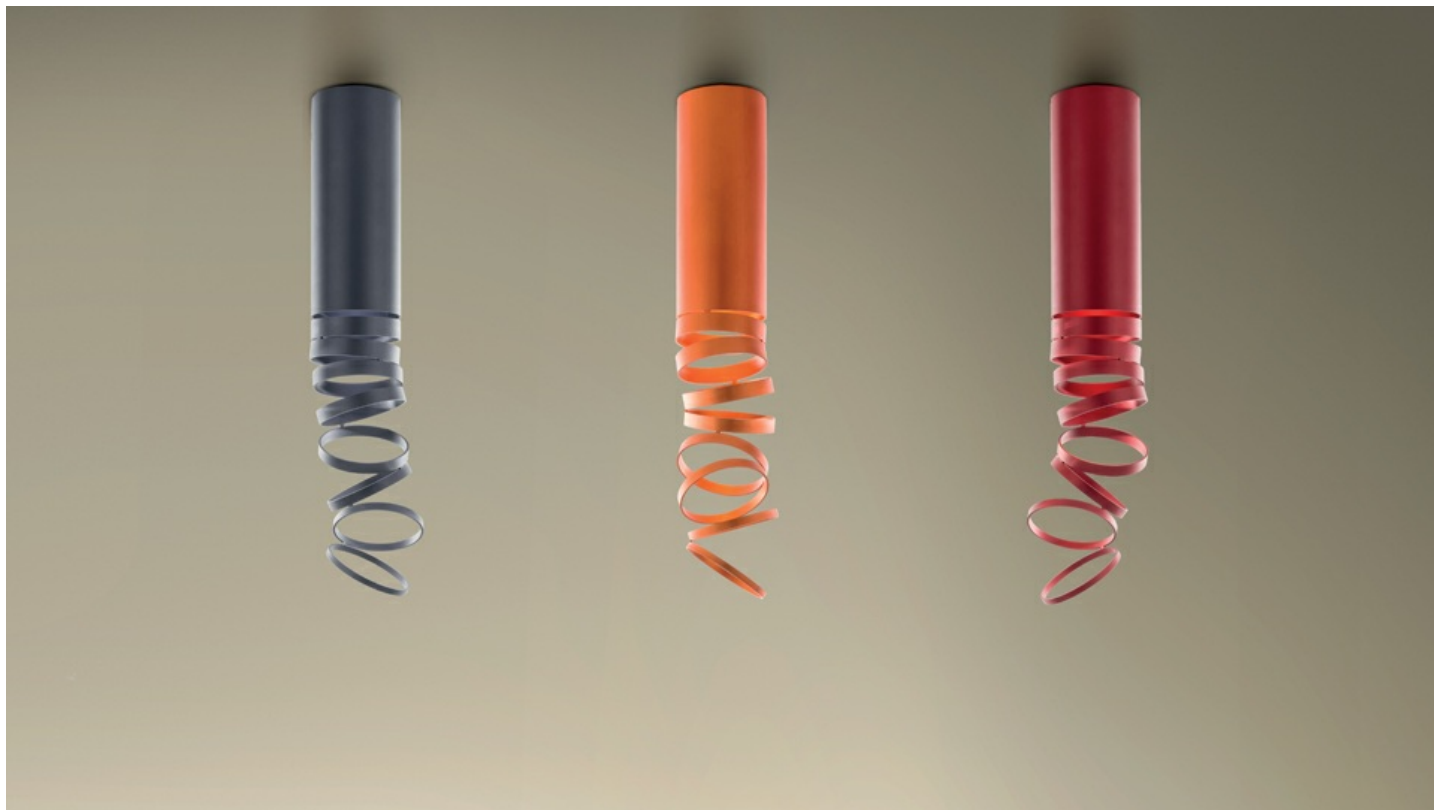

PRODUCT DATA SHEET

Decomposé Light Ceiling

"The projected light is broken down on each ring, light rays come to life in a scenic dance, made of shadows circulating around the central heart." Atelier Oï

Fumé Gold Orange Red

Watt	Dimensions	Color	Code	Product name
max 1x8W fluo o 1x6W LED	H 25.5 cm		DOI4600B80	Decomposé Light Ceiling - Fumé
			DOI4600B02	Decomposé Light Ceiling - Gold
			DOI4600B03	Decomposé Light Ceiling - Orange
			DOI4600B16	Decomposé Light Ceiling - Red